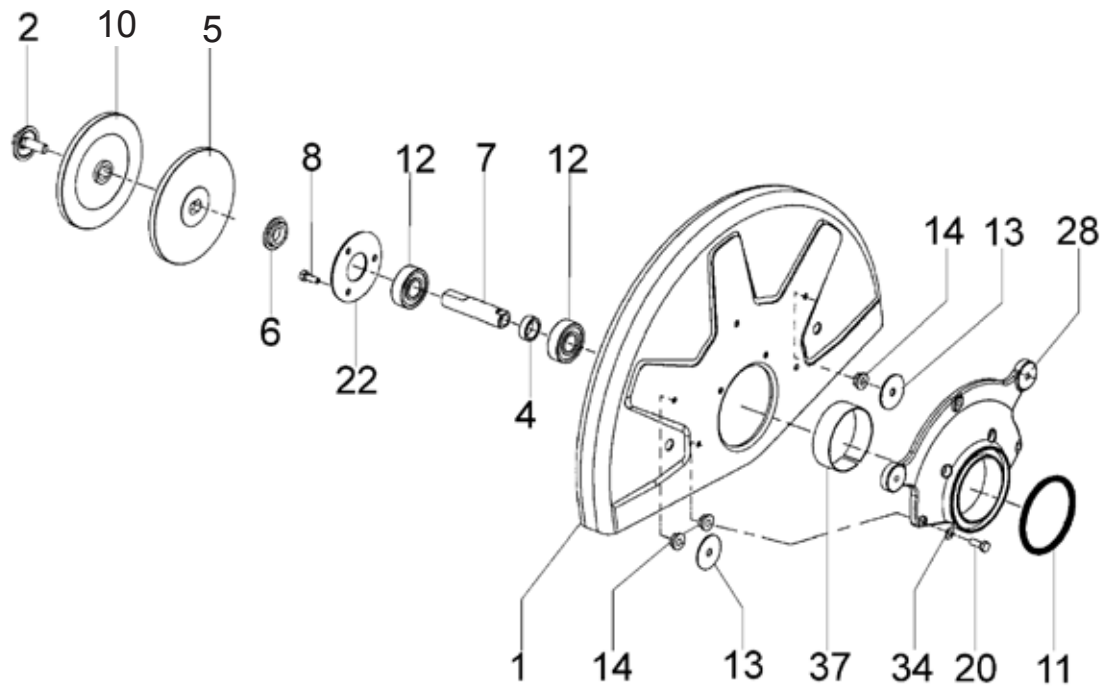

Key #	Part No.	Description	MSRP
K1	512525	Blade Guard	$119.00
K2	512526	Arbor Flange Bolt	$5.00
K4	512528	Drive Shaft Spacer	$3.00
K5	512529	Inner Flange	$36.00
K6	512530	Flange Spacer	$4.50
K7	512531	Drive Shaft	$96.00
K8	73349	Front Handle Bolt	$.60
K10	512532	Outer Flange	$33.00
K11	512606	O-Ring	$2.50
K12	512533	Drive Shaft Bearing	$28.00
K13	512607	Large Washer	$2.00
K14	73367	Nut	$.45
K20	512610	Screw	$.35
K22	512538	Bearing Retainer	$2.50
K28	512542	Blade Guard Support	$45.00
K34	73897	Washer	$.60
K37	512548	Blade Guard Support Bushing	$3.50