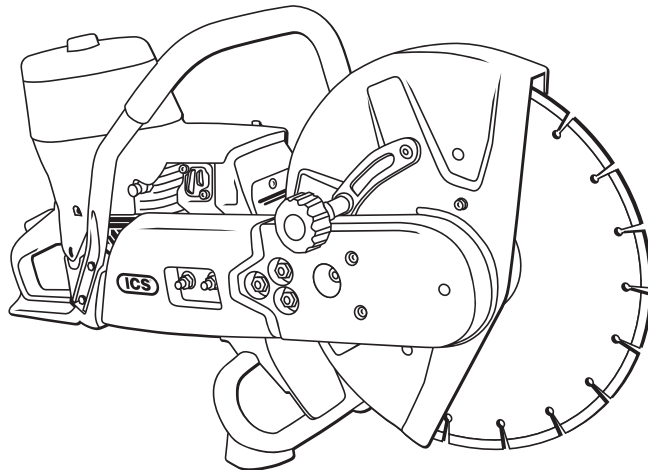

# Replacement Parts & Accessories Price List

## RZ60C Concrete Chop Saw

Effective January 1, 2013