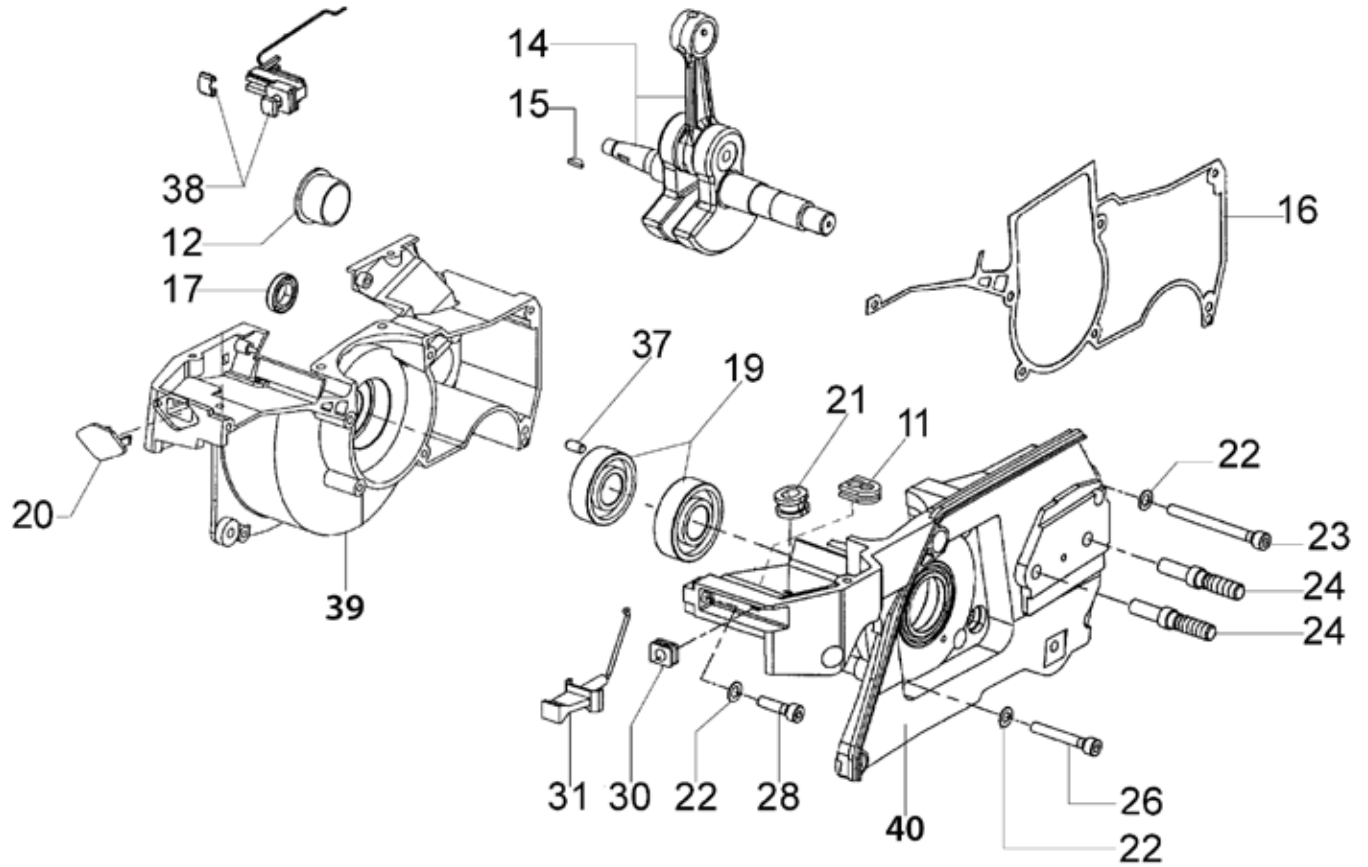

Key #	Part No.	Description	MSRP
B12	512461	Tank Plug	$3.00
B14	505397	Crankshaft Assembly	$175.00
B15	73878	Crankshaft Flywheel Woodruff Key	$2.00
B16	505440	Crankcase Gasket	$18.40
B17	73877	Crankshaft Seal, Flywheel Side	$6.00
B19	505375	Crankshaft Bearing	$13.40
B20	505407	Crankcase Plug	$.65
B21	505627	Grommet, Fuel Line	$1.00
B22	73897	Washer	$.60
B23	509709	Screw, 50X50 mm	$.45
B24	73933	Bar Mounting Stud	$5.00
B26	73379	Screw	$.60
B28	73930	Crankcase Bolt	$1.15
B30	73955	Choke Lever Bushing	$1.45
B31	505409	Choke Lever	$4.05
B37	73281	Crankcase Dowel Pin	$.70
B38	71750	Throttle Assembly	$11.00
B39	512564	Crankcase, Left	$119.00
B40	512565	Crankcase, Right	$119.00