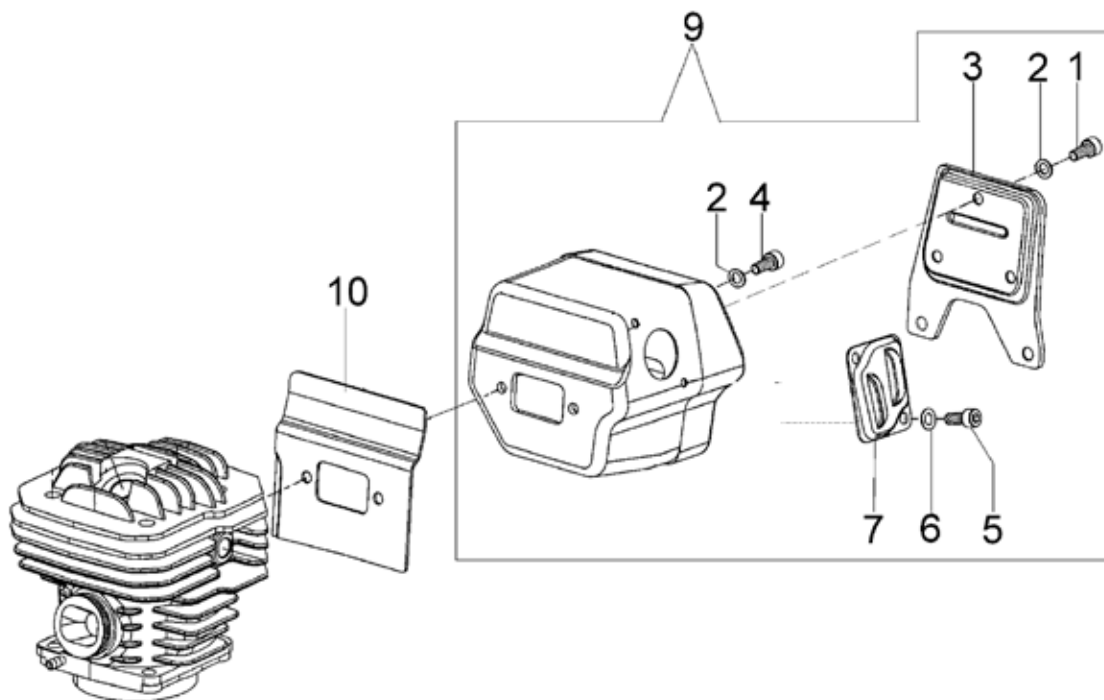

Key #	Part No.	Description	MSRP
D1	73885	Muffler Support Bracket Screw	$1.15
D2	73327	Serrated Washer	$.45
D3	73884	Muffler Support Bracket	$11.00
D4	73883	Muffler Mounting Screw	$.85
D5	71482	Screw	$.60
D6	73897	Washer	$.60
D7	505396	Muffler Deflector	$2.60
D9	505418	Muffler Assembly	$79.00
D10	505385	Cylinder to Muffler Gasket	$4.90