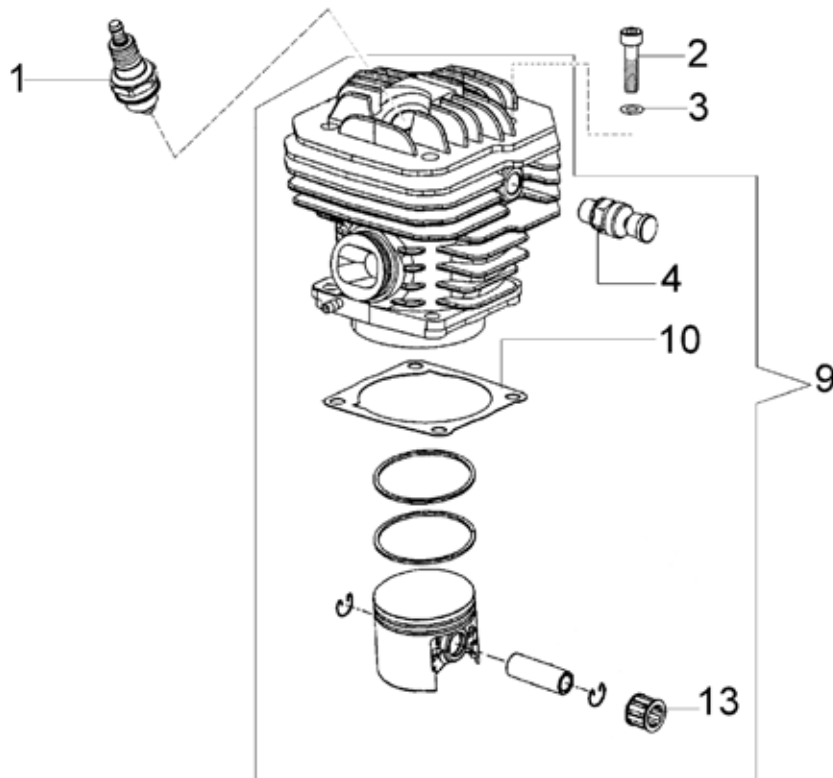

Key #	Part No.	Description	MSRP
A1	73199	Spark Plug	$4.50
A2	73874	Cylinder Bolt	$.85
A3	73250	Washer	$.60
A4	71642	Decompression Valve	$27.00
A9	505428	Complete Cylinder & Piston Assembly	$312.00
A10	505439	Cylinder Base Gasket	$17.25
A13	505403	Wrist Needle Bearing	$13.40