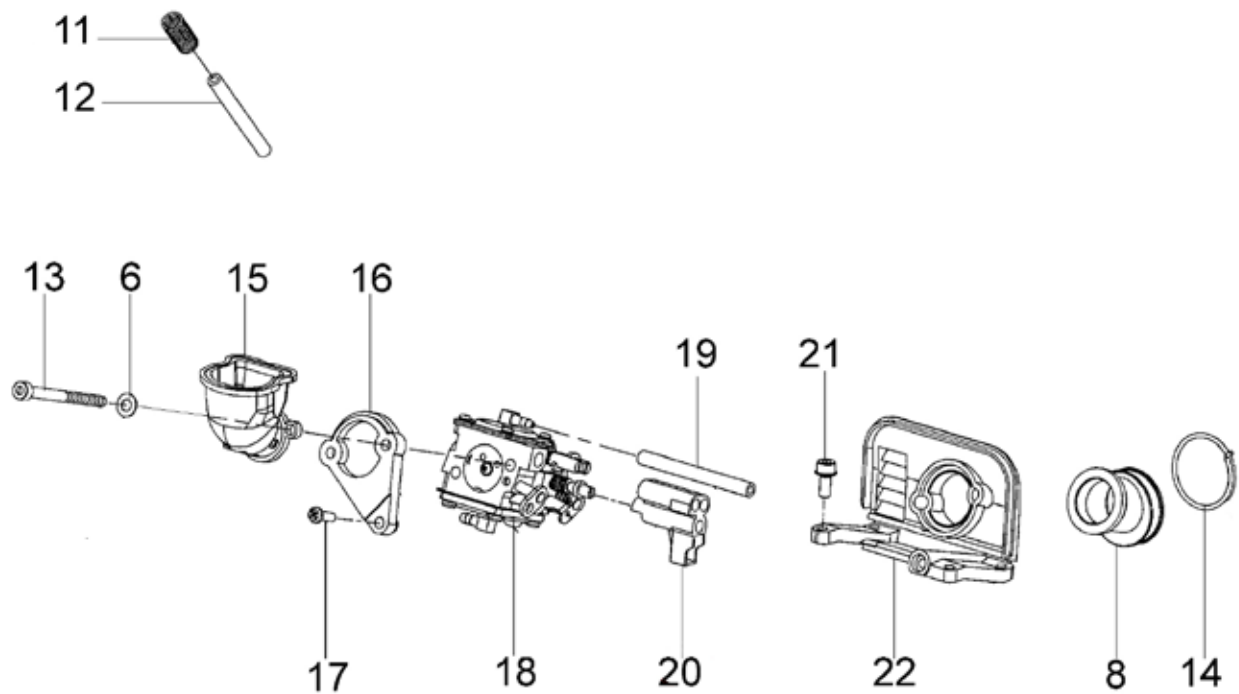

Key #	Part No.	Description	MSRP
E6	73897	Washer	$.60
E8	505383	Intake Manifold	$15.10
E11	73888	Carburetor Spring	$1.15
E12	73898	Carburetor Pulse Tube	$2.50
E13	505469	Screw & Washer	$1.15
E14	512467	Intake Manifold Clamp	$1.50
E15	507427	Outer Intake Manifold	$14.00
E16	505384	Outer Intake Manifold Flange	$8.10
E17	73901	Outer Intake Manifold Flange Screw	$.60
E18	517742	Carburetor, Walbro	$142.00
E19	505382	Compensator Tube	$3.50
E20	505391	Adjustment Guide	$6.70
E21	73866	Screw	$.60
E22	505411	Carburetor Mounting Bracket	$8.10