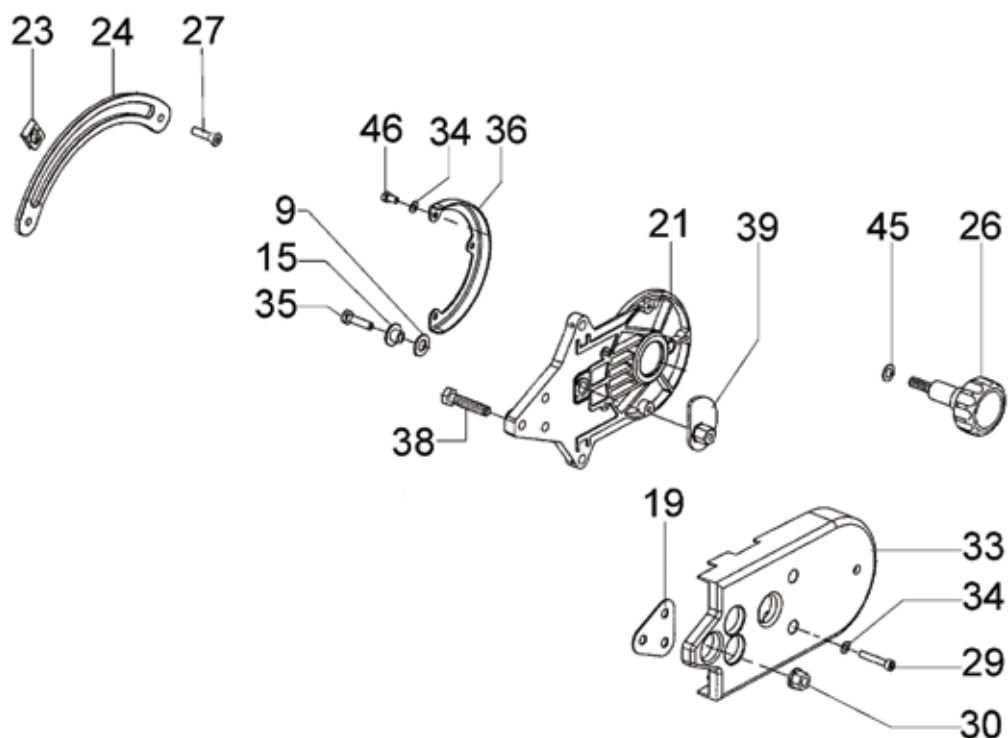

Key #	Part No.	Description	MSRP
L9	73245	Flywheel Mounting Washer	$.45
L15	512534	Cam Spacer	$3.50
L19	512536	Triangle Plate	$3.50
L21	512537	Arm	$51.00
L23	512539	Clip Nut	$2.50
L24	512540	Blade Guard Adjustment Guide	$8.00
L26	512541	Blade Guard Adjustment Knob	$23.00
L27	512611	Screw	$.35
L29	512543	Belt Cover Screw	$.60
L30	73958	Side Cover Nut	$1.70
L33	512545	Belt Cover	$13.50
L34	73897	Washer	$.60
L35	512546	Belt Adjustment Cam Screw	$.60
L36	512547	Arm Guard	$8.00
L38	512549	Arm Screw	$.60
L39	512550	Belt Adjustment Cam	$16.00
L45	73911	Washer	$.60
L46	512612	Screw	$.35