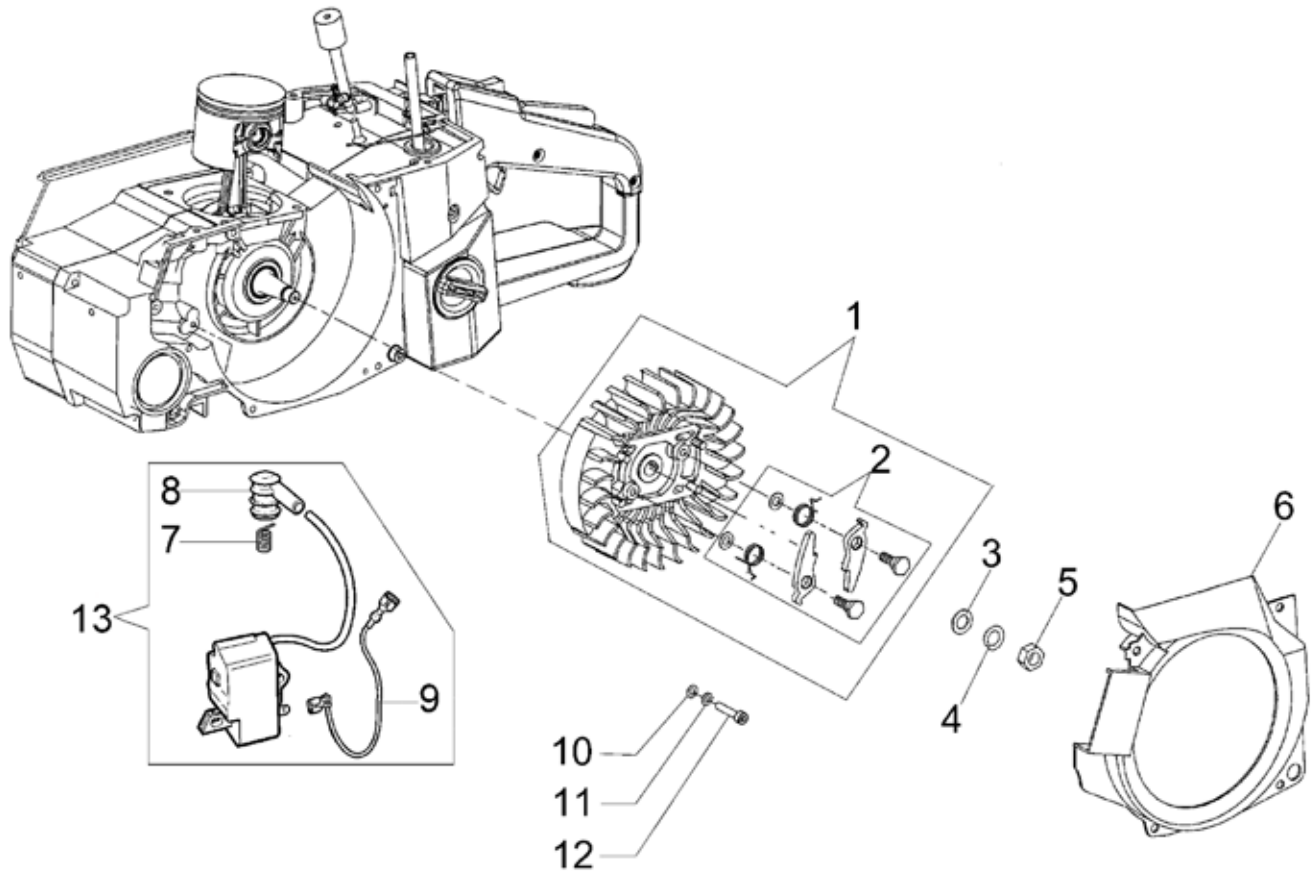

Key #	Part No.	Description	MSRP
H1	512515	Flywheel Assembly	$107.00
H2	73922	Starter Pawl Assembly	$11.50
H3	73912	Washer	$.60
H4	73911	Washer	$.60
H5	73891	Nut	$1.15
H6	505438	Flywheel Shroud	$5.15
H7	73917	Spark Plug Spring	$3.00
H8	73916	Spark Plug Cap	$4.00
H9	512522	Ground Wire	$6.00
H10	73890	Washer	$.60
H11	73285	Washer	$.70
H12	73914	Screw	$.80
H13	512523	Ignition Coil, with Spark Plug	$85.00