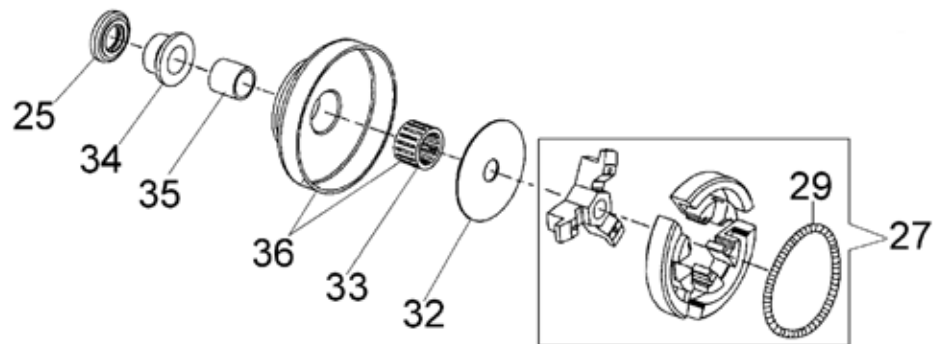

Key #	Part No.	Description	MSRP
C25	505381	Crankshaft Seal	$5.70
C27	505442	Clutch	$33.00
C29	505434	Clutch Spring	$4.05
C32	505436	Clutch Spacer Inside	$4.05
C33	512463	Clutch Needle Bearing	$28.00
C34	512464	Crankshaft Spacer	$6.00
C35	512465	Crankshaft Bushing	$9.00
C36	512466	Clutch Drum	$96.00