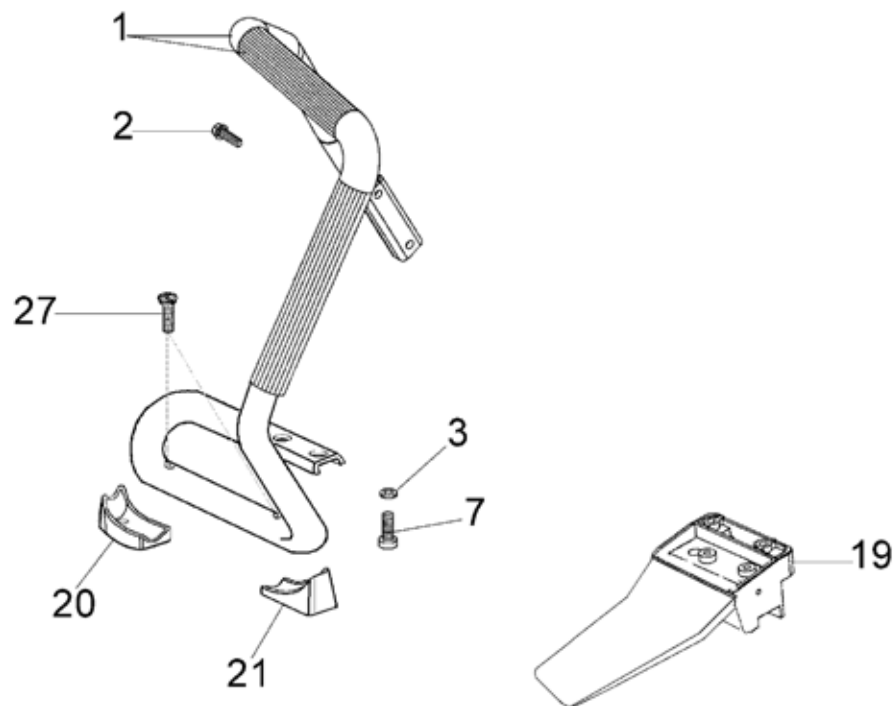

Key #	Part No.	Description	MSRP
G1	512514	Front Handle	$107.00
G2	73983	Front Handle Bolt	$.60
G3	512604	Washer	$.45
G7	71479	Guard Flap Screw	$6.00
G19	512520	Front Handle Support	$16.00
G20	512519	Front Handle Foot, Right	$3.50
G21	512521	Front Handle Foot, Left	$3.50
G27	73983	Front Handle Bolt	$.60