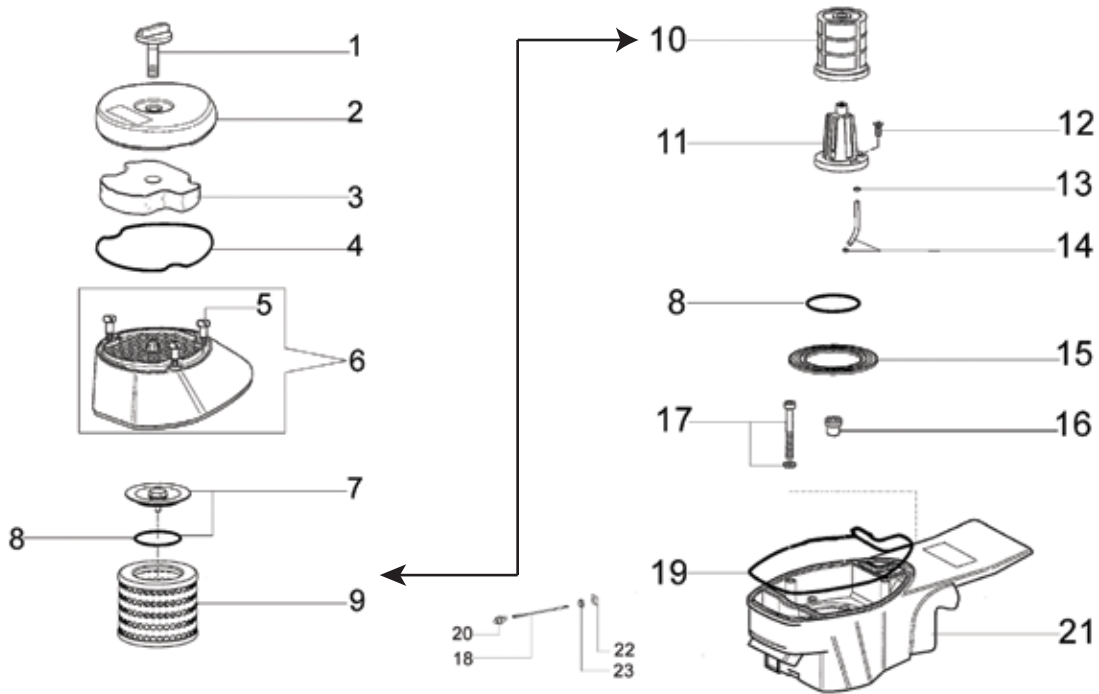

Key #	Part No.	Description	MSRP
J1	512554	Pre-Filter Cover Thumb Screw	$7.00
J2	512555	Pre-Filter Cover	$10.50
J3	512556	Pre-Filter	$15.00
J4	512557	Pre-Filter Cover Gasket	$6.00
J5	73992	Filter Cover Screw	$2.75
J6	512524	Primary Filter Cover Assembly	$17.00
J7	73330	Filter Canister Cover	$15.00
J8	73331	O-Ring, Air Filter	$2.00
J9	512593	Dry Air Filter	$28.00
J10	73336	Prefilter Plastic, Secondary Filter	$11.00
J11	73338	Air Filter Mount	$33.00
J12	505437	Filter Support Screw	$.60
J13	71472	O-Ring	$.60
J14	505382	Compensator Tube	$3.50
J15	73335	Filter Canister Gasket	$8.00
J16	71763	Breather Grommet	$.60
J17	505429	Cylinder Cover Screw	$.60
J18	73919	Ignition Toggle Cable	$5.00
J19	71756	Filter Cover Gasket	$11.00
J20	73237	Ignition Toggle Switch	$11.00
J21	505445	Rubber Water Deflector	$16.20
J22	73238	Ignition Toggle Plate On/Off	$1.95
J23	73239	Ignition Toggle Switch Nut	$1.95