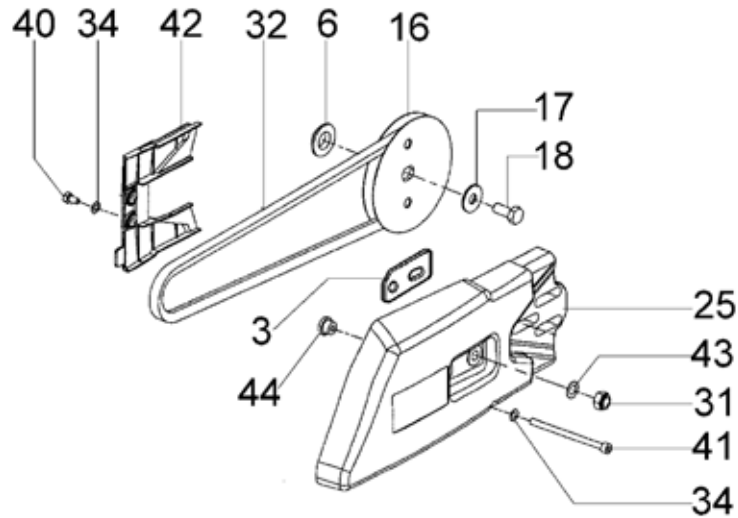

Key #	Part No.	Description	MSRP
M3	512527	Clamp Plate	$1.15
M6	512530	Flange Spacer	$4.50
M16	512535	Belt Pulley	$33.00
M17	512608	Washer	$.60
M18	512609	Pulley Screw	$.60
M25	512561	Side Cover	$96.00
M31	512558	Nylock Nut	$.40
M32	512544	V-Belt	$31.00
M34	73897	Washer	$.60
M40	512610	Screw	$.35
M41	512551	Lower Side Cover Screw	$.60
M42	512552	Inner Belt Cover	$3.50
M43	512553	Side Cover Washer	$.35
M44	73310	Rubber Bumper Cover	$1.50