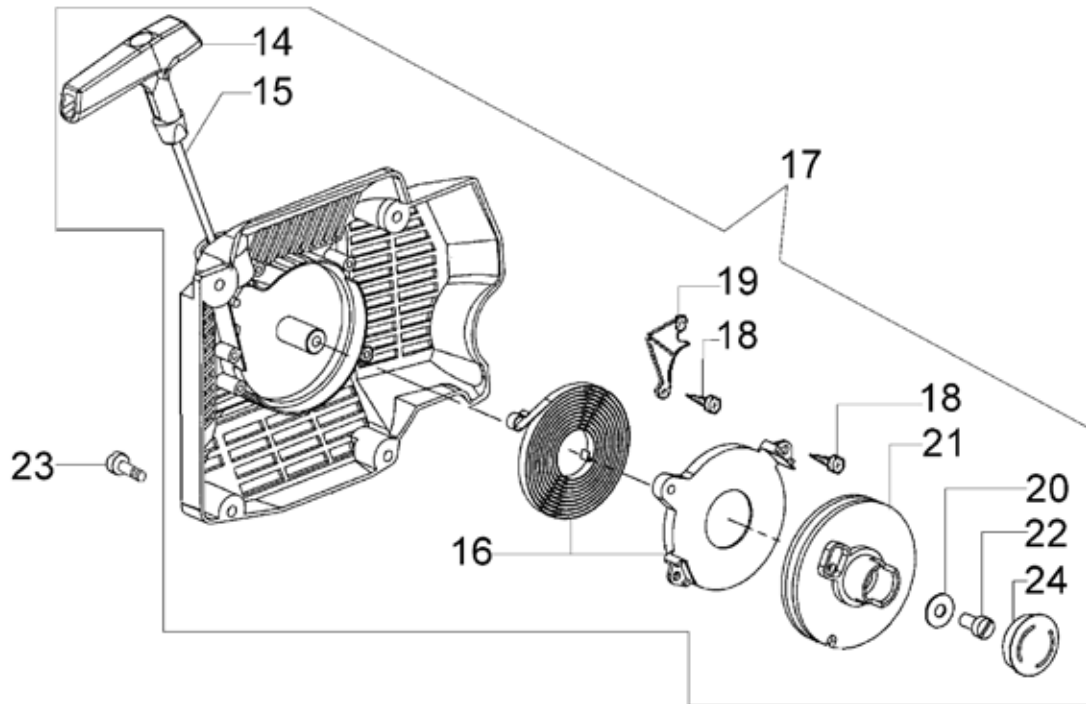

Key #	Part No.	Description	MSRP
I14	505514	Starter Rope Handle	$4.00
I15	73904	Starter Rope	$2.00
I16	73909	Starter Coil Spring & Housing	$21.00
I17	505416	Starter Assembly	$79.00
I18	505380	Recoil Housing Screw	$.35
I19	71451	Starter Case Plate	$1.50
I20	73905	Starter Pulley Washer	$.60
I21	508857	Starter Rope Pulley	$18.00
I22	73907	Starter Pulley Screw	$.60
I23	73866	Screw	$.60
I24	508853	Starter Assembly Cap	$2.25