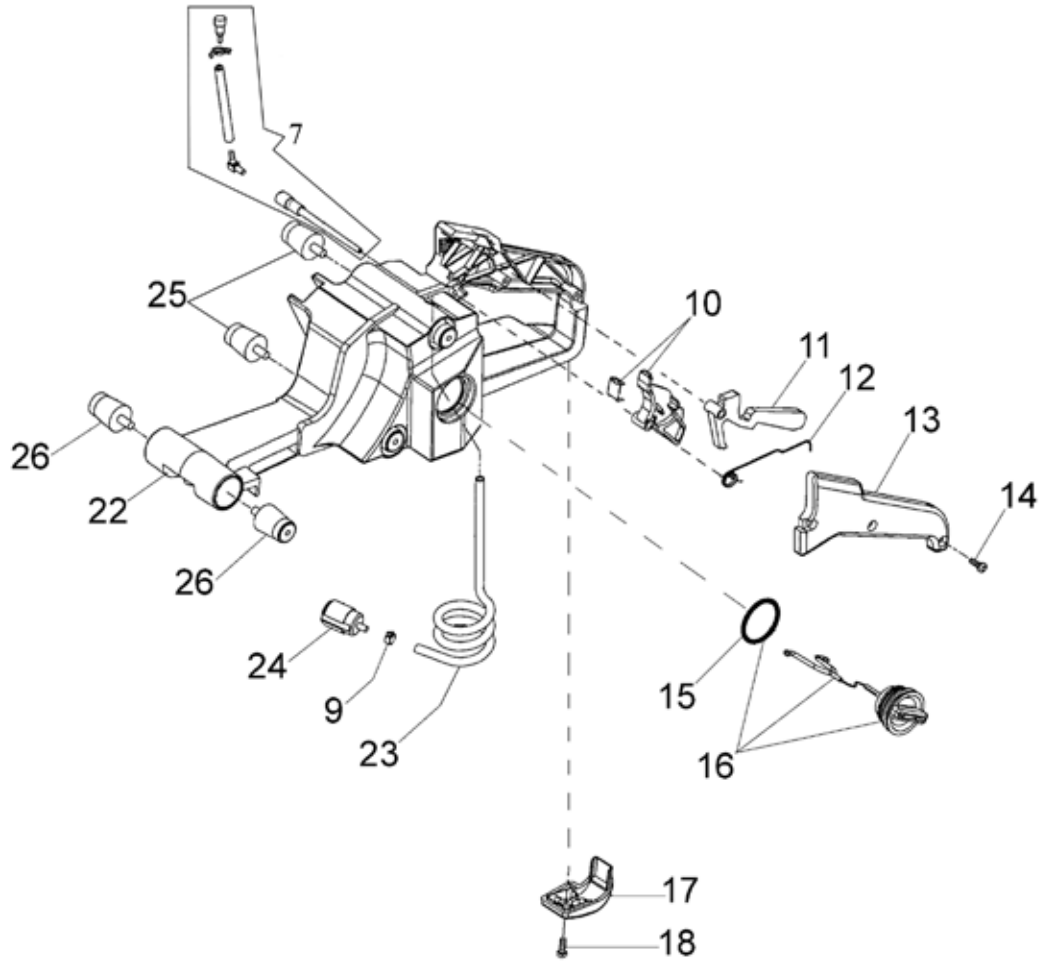

Key #	Part No.	Description	MSRP
F7	71748	Fuel Breather Complete	$17.00
F9	71588	Clip, Fuel Filter	$1.15
F10	71749	Throttle Lever	$7.00
F11	73987	Trigger Lockout Lever	$4.00
F12	73988	Trigger Lockout Lever Spring	$5.00
F13	505389	Rear Handle Half	$5.15
F14	73976	Screw	$1.10
F15	73448	Fuel Cap O-Ring	$17.00
F16	71739	Fuel Cap Assembly, with Outer Seal Ring	$10.50
F17	512517	Rear Handle Wear Guard	$1.10
F18	512605	Screw	$.50
F22	505655	Fuel Tank	$85.00
F23	73375	Fuel Line	$22.00
F24	73459	Fuel Filter	$16.50
F25	505387	Shock Absorber	$1.50
F26	505658	Shock Absorber, with Screw	$17.00