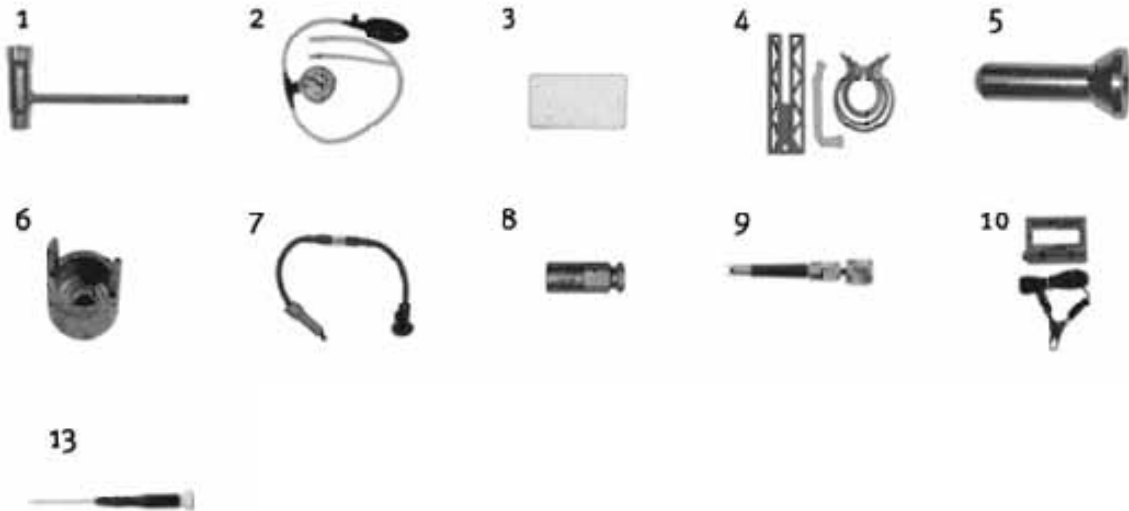

SERVICE ITEMS

RZ60C Chop Saw

Key #	Part No.	Description	MSRP
1	71521	Scrench 13-19 mm	$11.00
2	71541	Pressure Gauge Bulb	$49.00
3	71542	Coil/Flywheel Timing Shim	$6.00
4	71543	Cylinder Assembly Clamps & Piston Stop	$11.00
5	73462	Main Bearing Driver Tool	$40.00
6	71546	Shock Absorber Tool	$23.00
7	71547	Spark Tester	$48.00
8	71548	Flywheel Disassembly Tool	$33.00
9	71550	Limiter Cap Puller	$93.00
10	71565	Electronic Tachometer	$252.00
13	71573	Tuning Screwdriver	$14.00
Not Shown	71625	Carburetor Tuning Kit	$104.00
Not Shown	73199	Spark Plug	$4.50
Not Shown	512593	RZ60C Dry Air Filter	$28.00